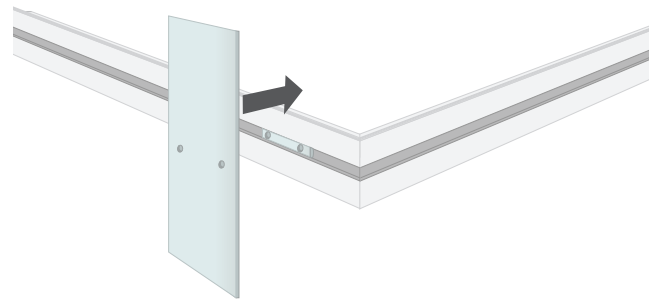

Length: Up to 20 feet

Option: Sound absorbing felt

The double 44 profile is a very popular and super versatile aluminum frame. It is widely used for signage in retail, or can be used creatively in the workspace for space management solutions, decoration and privacy.

- The innovative BFF version of this popular frame provides elegant versatility by offering two matching profiles; a closed profile, and an open profile with a hardware support channel that works seamlessly with our baseplate and suspension hardware. These two profiles can be combined so that the exposed sides of the frame have the “closed” surface while the top or bottom rail has the open channel for the mounting hardware for BFF accessories.
- Use extension hardware for frames greater than 10 feet.
- Profile accepts stabilizers for oversize frames.
- Hanging mount and footplate options are available.

BH0200
Each frame is delivered with 8 locksets heavy.

When connecting the frame, first place the lockset (BH0200) without the punchholes, then the one with punchholes.

Optional

BH0100 / BH0105 / BH0110
Footplate for standing. Material: Steel.

Optional

BH0120 / BH0130
Footplate for standing. Material: Steel.

Optional

BH0500
If the length of the frame is longer than 13 feet, an extension set (BH500) is included.

These extension sets can be placed in the channels where the frame is cut in half.