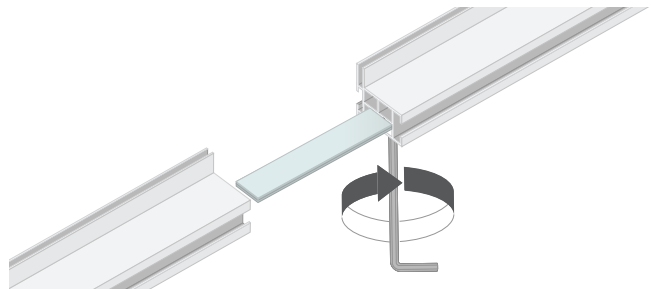

- The innovative BFF version of this popular frame provides elegant versatility by offering two matching profiles; a closed profile, and an open profile with a hardware support channel that works seamlessly with our baseplate and suspension hardware. These two profiles can be combined so that the exposed sides of the frame have the “closed” surface while the top or bottom rail has the open channel for the mounting hardware for BFF accessories.
- Use extension hardware for frames greater than 10 feet.
- Profile accepts stabilizers for oversize frames.
- Hanging mount and footplate options are available.

BH0200
Each frame is delivered with 8 locksets heavy.

When connecting the frame, first place the lockset (BH0200) without the punchholes, then the one with punchholes.

Optional

BH0100 / BH0105 / BH0110
Footplate for standing. Material: Steel.

Optional

BH0120 / BH0130
Footplate for standing. Material: Steel.

Optional

BH0500
If the length of the frame is longer than 13 feet, an extension set (BH500) is included.

These extension sets can be placed in the channels where the frame is cut in half.

Optional

BH0220

When connecting the stabilizer, first place the lockset in the channel.

Then put the stabilizer (BFSTS) on the lockset, now tighten the screw with the delivered allen key.

Optional

BH0360

Suspended from ceiling.