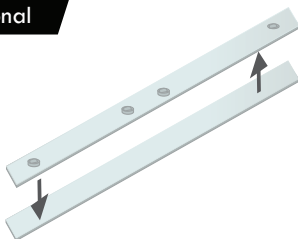

- The innovative BFF version of this popular frame provides elegant versatility by offering two matching profiles; a closed profile, and an open profile with a hardware support channel that works seamlessly with our baseplate and suspension hardware. These two profiles can be combined so that the exposed sides of the frame have the “closed” surface while the top or bottom rail has the open channel for the mounting hardware for BFF accessories.
- Use extension hardware for frames greater than 10 feet.
- Profile accepts stabilizers for oversize frames.
- Hanging mount and footplate options are available.

BH0200
Each frame is delivered with 8 locksets heavy.

When connecting the frame, first place the lockset (BH0200) without the punchholes, then the one with punchholes.

Optional

BH0100 / BH0105 / BH0110
Footplate for standing. Material: Steel.

Optional

BH0120 / BH0130
Footplate for standing. Material: Steel.

Optional

BH0500
If the length of the frame is longer than 13 feet, an extension set (BH500) is included.

These extension sets can be placed in the channels where the frame is cut in half.