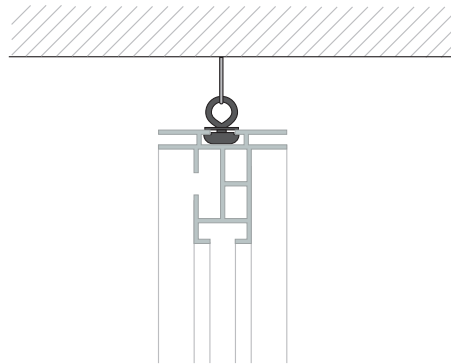

- The innovative BFF version of this popular frame provides elegant versatility by offering two matching profiles; a closed profile, and an open profile with a hardware support channel that works seamlessly with our baseplate and suspension hardware. These two profiles can be combined so that the exposed sides of the frame have the “closed” surface while the top or bottom rail has the open channel for the mounting hardware for BFF accessories.
- Use extension hardware for frames greater than 10 feet.
- Profile accepts stabilizers for oversize frames.
- Hanging mount and footplate options are available.

Optional

BH0120 / BH0130
Footplate for standing. Material: Steel.

Optional

BH0500
If the length of the frame is longer than 13 feet, an extension set (BH500) is included.

These extension sets can be placed in the channels where the frame is cut in half.

Optional

BH0220

When connecting the stabilizer, first place the lockset in the channel.

Then put the stabilizer (BFSTS) on the lockset, now tighten the screw with the delivered allen key.

Optional

BH0360

Suspended from ceiling.

Place the textile print in the frame. Start with the corners and press the silicone strip in the channel.