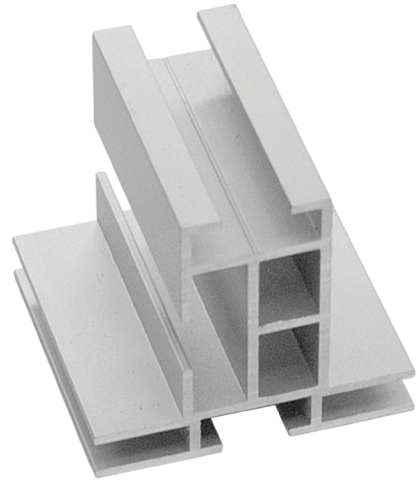

DOUBLE 44

Standing and hanging textile ledframe

BF44S Silver
BF44B Black
BF44W White

Colors:

Silver Black White

Available in every color on request.

Application: freestanding, suspended from ceiling

Width: 1.75 inches (44mm)

Length: Up to 20 feet

Option: Sound absorbing felt

The double 44 profile is a very popular and super versatile aluminum frame. It is widely used for signage in retail, or can be used creatively in the workspace for space management solutions, decoration and privacy.

- The innovative BFF version of this popular frame provides elegant versatility by offering two matching profiles; a closed profile, and an open profile with a hardware support channel that works seamlessly with our baseplate and suspension hardware. These two profiles can be combined so that the exposed sides of the frame have the “closed” surface while the top or bottom rail has the open channel for the mounting hardware for BFF accessories.
- Use extension hardware for frames greater than 10 feet.
- Profile accepts stabilizers for oversize frames.
- Hanging mount and footplate options are available.

BH0200
Each frame is delivered with 8 locksets heavy.

When connecting the frame, first place the lockset (BH0200) without the punchholes, then the one with punchholes.

Optional

BH0100 / BH0105 / BH0110
Footplate for standing. Material: Steel.