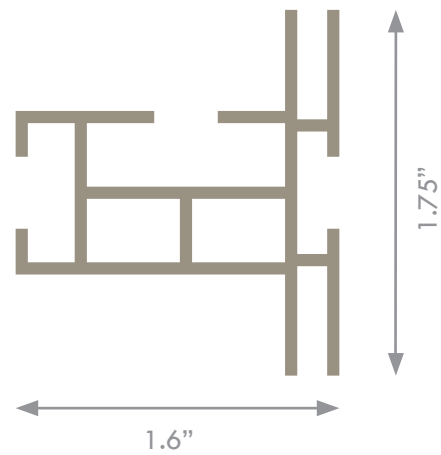

DOUBLE 44

Standing and hanging textile ledframe

BF44S Silver
BF44B Black
BF44W White

Colors:

Silver Black White

Available in every color on request.

Application: freestanding, suspended from ceiling

Width: 1.75 inches (44mm)

Length: Up to 20 feet

Option: Sound absorbing felt

The double 44 profile is a very popular and super versatile aluminum frame. It is widely used for signage in retail, or can be used creatively in the workspace for space management solutions, decoration and privacy.

- The innovative BFF version of this popular frame provides elegant versatility by offering two matching profiles; a closed profile, and an open profile with a hardware support channel that works seamlessly with our baseplate and suspension hardware. These two profiles can be combined so that the exposed sides of the frame have the “closed” surface while the top or bottom rail has the open channel for the mounting hardware for BFF accessories.
- Use extension hardware for frames greater than 10 feet.
- Profile accepts stabilizers for oversize frames.
- Hanging mount and footplate options are available.

BH0200
Each frame is delivered with 8 locksets heavy.

When connecting the frame, first place the lockset (BH0200) without the punchholes, then the one with punchholes.

Optional

BH0100 / BH0105 / BH0110
Footplate for standing. Material: Steel.