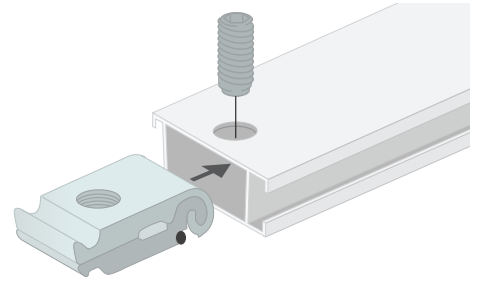

- The innovative BFF version of this popular frame provides elegant versatility by offering two matching profiles; a closed profile, and an open profile with a hardware support channel that works seamlessly with our baseplate and suspension hardware. These two profiles can be combined so that the exposed sides of the frame have the “closed” surface while the top or bottom rail has the open channel for the mounting hardware for BFF accessories.
- Use extension hardware for frames greater than 10 feet.
- Profile accepts stabilizers for oversize frames.
- Hanging mount and footplate options are available.

BH0200
Each frame is delivered with 8 locksets heavy.

When connecting the frame, first place the lockset (BH0200) without the punchholes, then the one with punchholes.

Optional

BH0100 / BH0105 / BH0110
Footplate for standing. Material: Steel.

Optional

BH0120 / BH0130
Footplate for standing. Material: Steel.

Optional

BH0500
If the length of the frame is longer than 13 feet, an extension set (BH500) is included.

These extension sets can be placed in the channels where the frame is cut in half.

Optional

BH0220

When connecting the stabilizer, first place the lockset in the channel.

Then put the stabilizer (BFSTS) on the lockset, now tighten the screw with the delivered allen key.

Optional

BH0360

Suspended from ceiling.