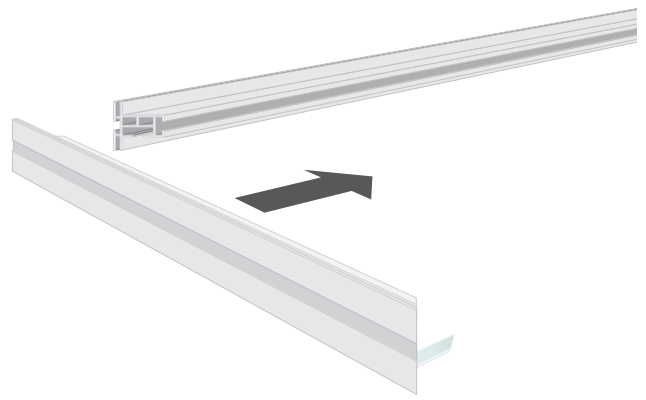

DOUBLE 44

Standing and hanging textile ledframe

BF44S Silver
BF44B Black
BF44W White

Colors:

Silver Black White

Available in every color on request.

Application: freestanding, suspended from ceiling

Width: 1.75 inches (44mm)

Length: Up to 20 feet

Option: Sound absorbing felt

The double 44 profile is a very popular and super versatile aluminum frame. It is widely used for signage in retail, or can be used creatively in the workspace for space management solutions, decoration and privacy.

- The innovative BFF version of this popular frame provides elegant versatility by offering two matching profiles; a closed profile, and an open profile with a hardware support channel that works seamlessly with our baseplate and suspension hardware. These two profiles can be combined so that the exposed sides of the frame have the “closed” surface while the top or bottom rail has the open channel for the mounting hardware for BFF accessories.
- Use extension hardware for frames greater than 10 feet.
- Profile accepts stabilizers for oversize frames.
- Hanging mount and footplate options are available.

BH0200
Each frame is delivered with 8 locksets heavy.

When connecting the frame, first place the lockset (BH0200) without the punchholes, then the one with punchholes.

Optional

BH0100 / BH0105 / BH0110
Footplate for standing. Material: Steel.