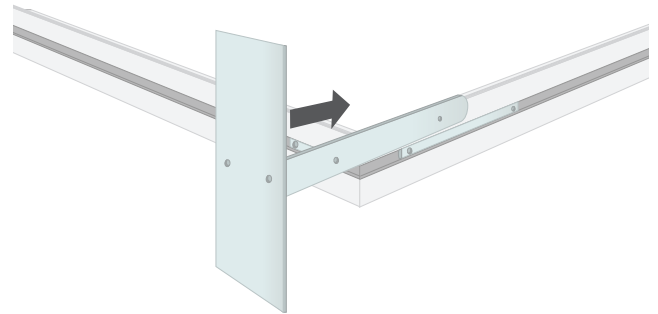

Length: Up to 20 feet

Option: Sound absorbing felt

The double 44 profile is a very popular and super versatile aluminum frame. It is widely used for signage in retail, or can be used creatively in the workspace for space management solutions, decoration and privacy.

- The innovative BFF version of this popular frame provides elegant versatility by offering two matching profiles; a closed profile, and an open profile with a hardware support channel that works seamlessly with our baseplate and suspension hardware. These two profiles can be combined so that the exposed sides of the frame have the “closed” surface while the top or bottom rail has the open channel for the mounting hardware for BFF accessories.
- Use extension hardware for frames greater than 10 feet.
- Profile accepts stabilizers for oversize frames.
- Hanging mount and footplate options are available.

BH0200
Each frame is delivered with 8 locksets heavy.

When connecting the frame, first place the lockset (BH0200) without the punchholes, then the one with punchholes.

Optional

BH0100 / BH0105 / BH0110
Footplate for standing. Material: Steel.

Optional

BH0120 / BH0130
Footplate for standing. Material: Steel.

Optional

BH0500
If the length of the frame is longer than 13 feet, an extension set (BH500) is included.

These extension sets can be placed in the channels where the frame is cut in half.