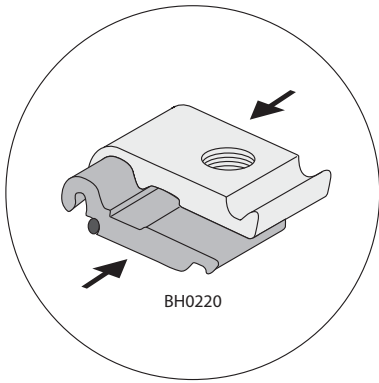

1 LIGHTBOX 120 SINGLE CLOSED

BH0200

BH0250

OPTION FOR BASEPLATE

3

Option 1

Option 2

Option 3

Option 4

Option 5

OPTION FOR EXTENSION

BH0500

OPTION FOR BASEPLATE

Up facing frame is the Lightbox 120 Single

BH0120 / BH0130

WALL MOUNT OPTION