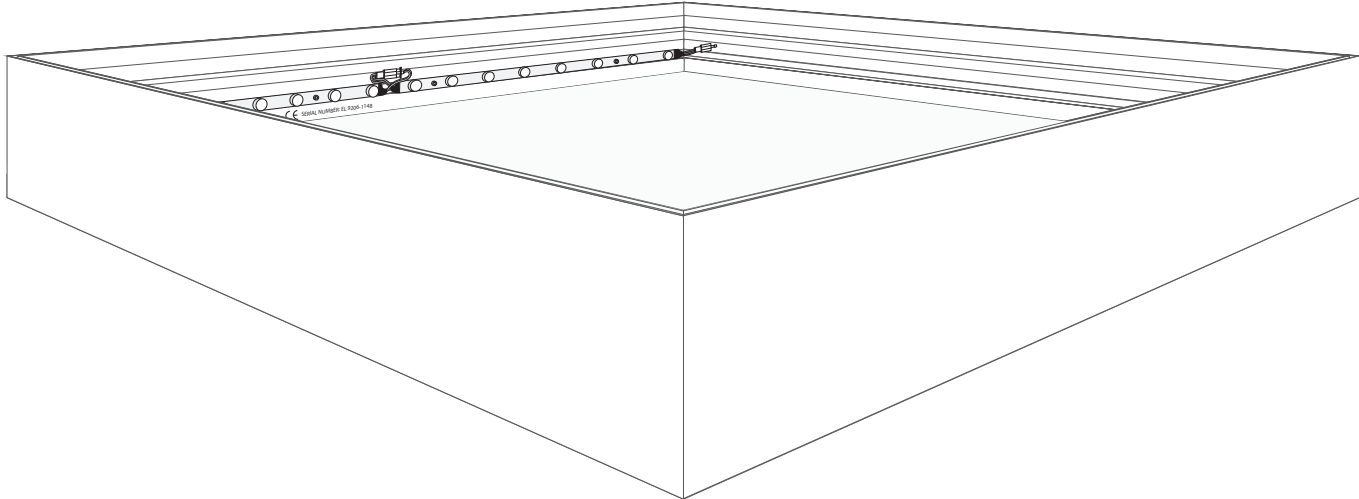

Option 4

Option 5

OPTION FOR EXTENSION

BH0500

OPTION FOR BASEPLATE

Up facing frame is the Lightbox 120 Single

BH0120 / BH0130

WALL MOUNT OPTION

Up facing frame is the Lightbox 120 Single

BH0414

CEILING MOUNT OPTION

Up facing frame is the Lightbox 120 Single

BH0300

FK-0360

BLOCKOUT FABRIC OPTION

5