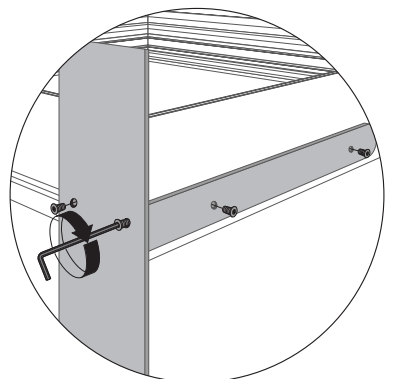

Option 4

Option 5

OPTION FOR EXTENSION

BH0500

OPTION FOR BASEPLATE

Up facing frame is the Lightbox 120 Single

BH0120 / BH0130

WALL MOUNT OPTION

Up facing frame is the Lightbox 120 Single

BH0414

CEILING MOUNT OPTION

Up facing frame is the Lightbox 120 Single

BH0300

FK-0360

BLOCKOUT FABRIC OPTION

5