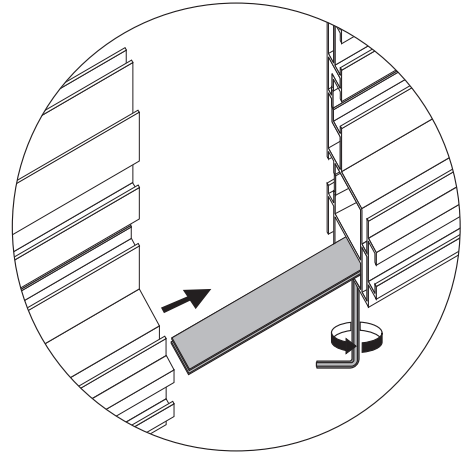

1 LIGHTBOX 120 SINGLE CLOSED

BH0200

BH0250

OPTION FOR BASEPLATE

3

Option 1

Option 2

Option 3

Option 4

Option 5

OPTION FOR EXTENSION

BH0500

OPTION FOR BASEPLATE

Up facing frame is the Lightbox 120 Single

BH0120 / BH0130

WALL MOUNT OPTION

Up facing frame is the Lightbox 120 Single

BH0414

CEILING MOUNT OPTION

Up facing frame is the Lightbox 120 Single

BH0300

FK-0360

BLOCKOUT FABRIC OPTION

5