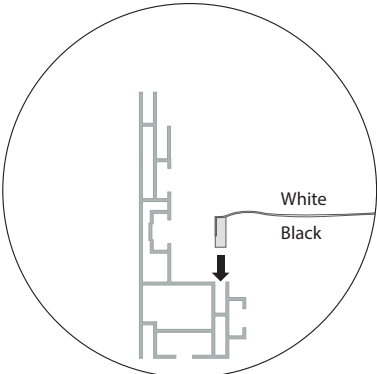

Option 4

Option 5

OPTION FOR EXTENSION

BH0500

OPTION FOR BASEPLATE

Up facing frame is the Lightbox 120 Single

BH0120 / BH0130

WALL MOUNT OPTION

Up facing frame is the Lightbox 120 Single

BH0414

CEILING MOUNT OPTION

Up facing frame is the Lightbox 120 Single

BH0300

FK-0360

BLOCKOUT FABRIC OPTION

5