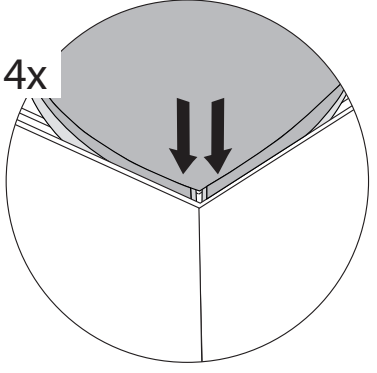

Up facing frame is the Lightbox 120 Single

BH0414

CEILING MOUNT OPTION

Up facing frame is the Lightbox 120 Single

BH0300

FK-0360

BLOCKOUT FABRIC OPTION

5