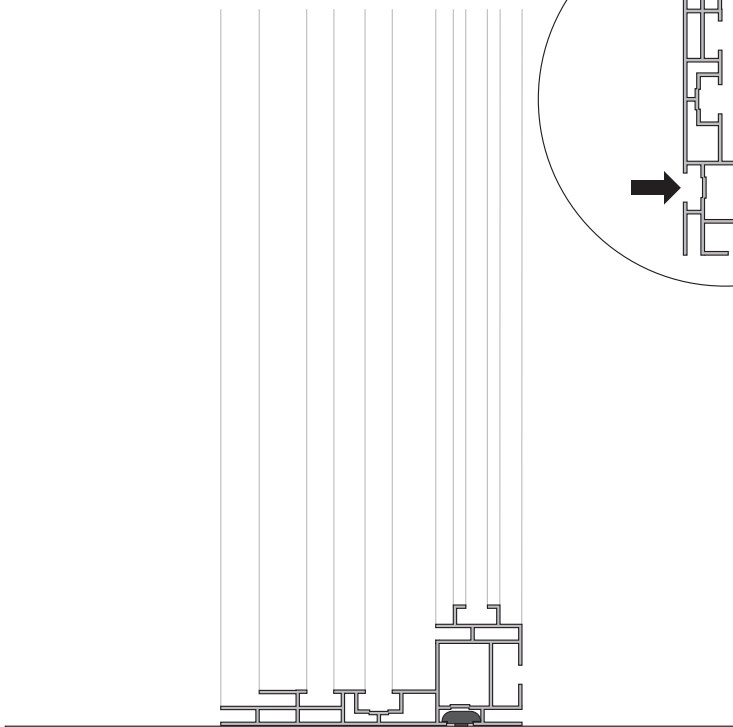

1 LIGHTBOX 120 SINGLE CLOSED

BH0200

BH0250

OPTION FOR BASEPLATE

3

Option 1

Option 2

Option 3

Option 4

Option 5

OPTION FOR EXTENSION

BH0500

OPTION FOR BASEPLATE

Up facing frame is the Lightbox 120 Single

BH0120 / BH0130

WALL MOUNT OPTION

Up facing frame is the Lightbox 120 Single

BH0414

CEILING MOUNT OPTION

Up facing frame is the Lightbox 120 Single

BH0300

FK-0360

BLOCKOUT FABRIC OPTION

5