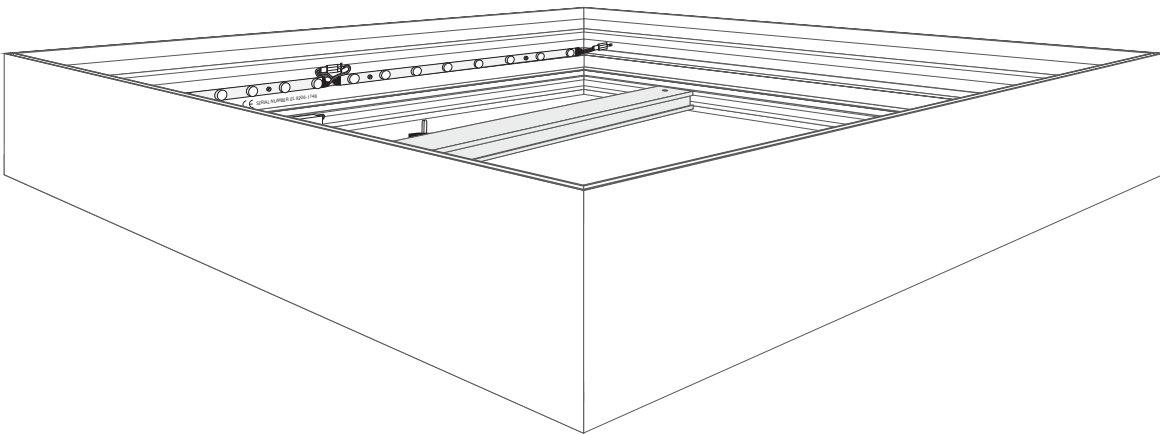

1 LIGHTBOX 120 SINGLE CLOSED

BH0200

BH0250

OPTION FOR BASEPLATE

3

Option 1

Option 2

Option 3

Option 4

Option 5

OPTION FOR EXTENSION

BH0500

OPTION FOR BASEPLATE

Up facing frame is the Lightbox 120 Single

BH0120 / BH0130

WALL MOUNT OPTION

Up facing frame is the Lightbox 120 Single

BH0414

CEILING MOUNT OPTION

Up facing frame is the Lightbox 120 Single

BH0300

FK-0360

BLOCKOUT FABRIC OPTION

5