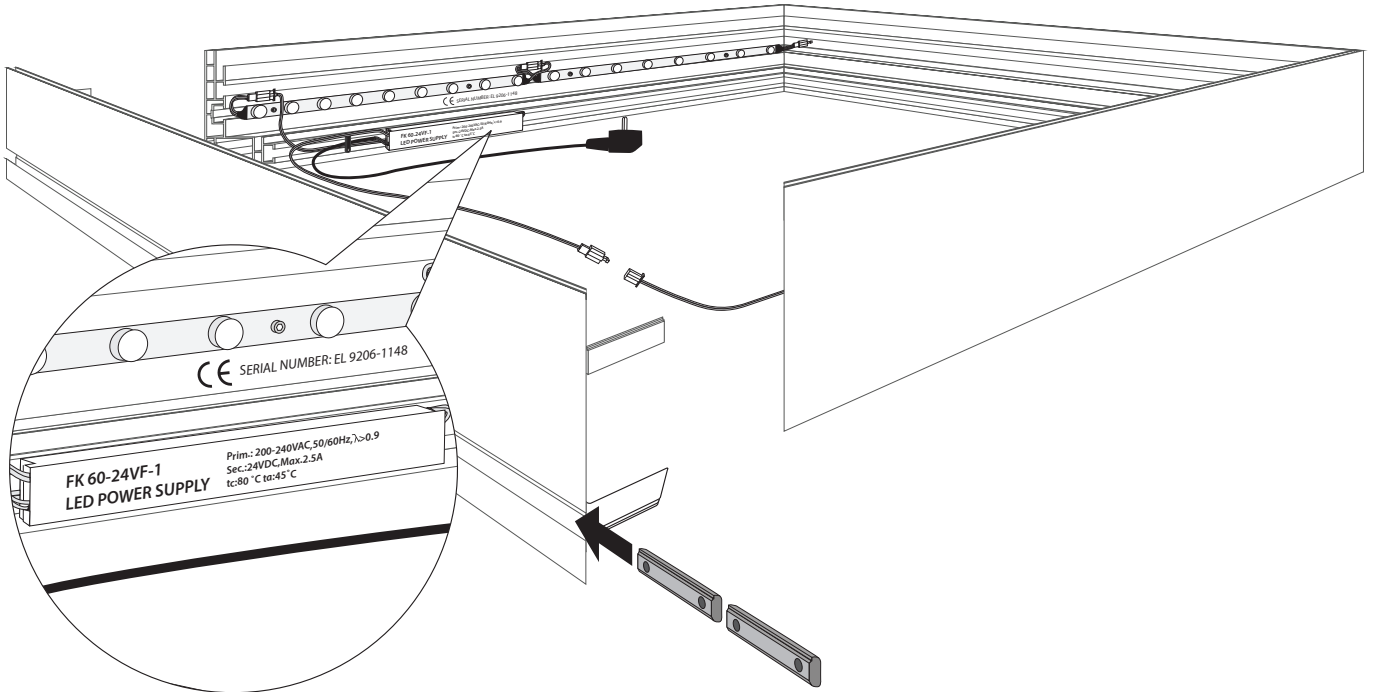

1 LIGHTBOX 120 SINGLE CLOSED

BH0200

BH0250

OPTION FOR BASEPLATE

3

Option 1

Option 2

Option 3

Option 4

Option 5

OPTION FOR EXTENSION

BH0500

OPTION FOR BASEPLATE

Up facing frame is the Lightbox 120 Single

BH0120 / BH0130

WALL MOUNT OPTION

Up facing frame is the Lightbox 120 Single

BH0414

CEILING MOUNT OPTION

Up facing frame is the Lightbox 120 Single

BH0300

FK-0360

BLOCKOUT FABRIC OPTION

5