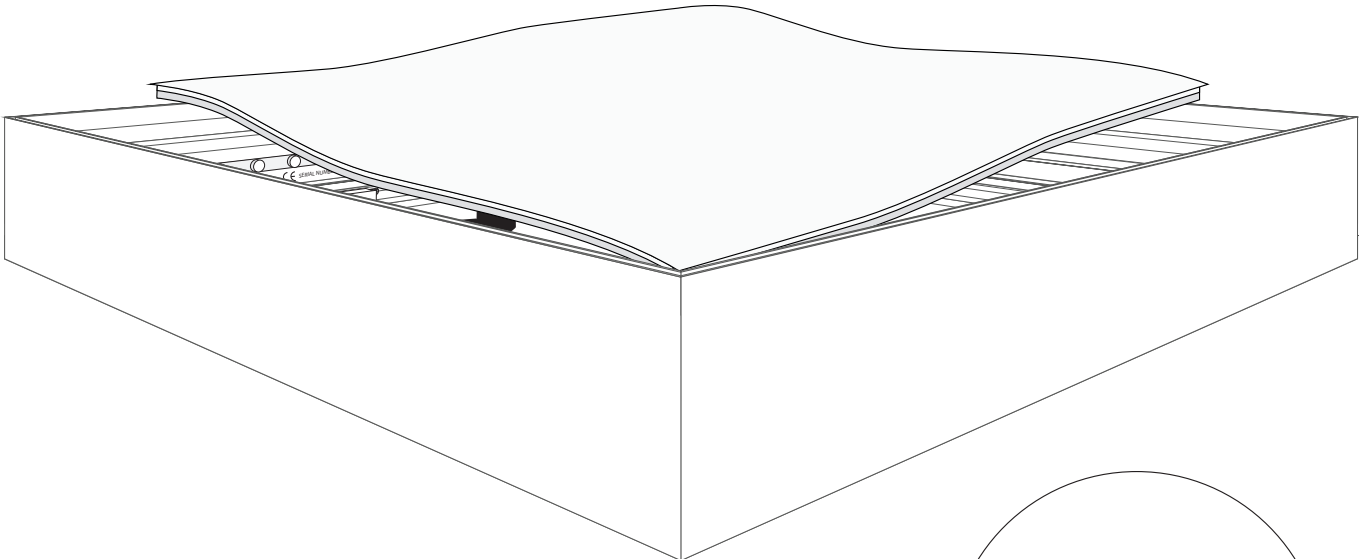

Option 4

Option 5

OPTION FOR EXTENSION

BH0500

OPTION FOR BASEPLATE

Up facing frame is the Lightbox 120 Single

BH0120 / BH0130

WALL MOUNT OPTION

Up facing frame is the Lightbox 120 Single

BH0414

CEILING MOUNT OPTION

Up facing frame is the Lightbox 120 Single

BH0300

FK-0360

BLOCKOUT FABRIC OPTION

5