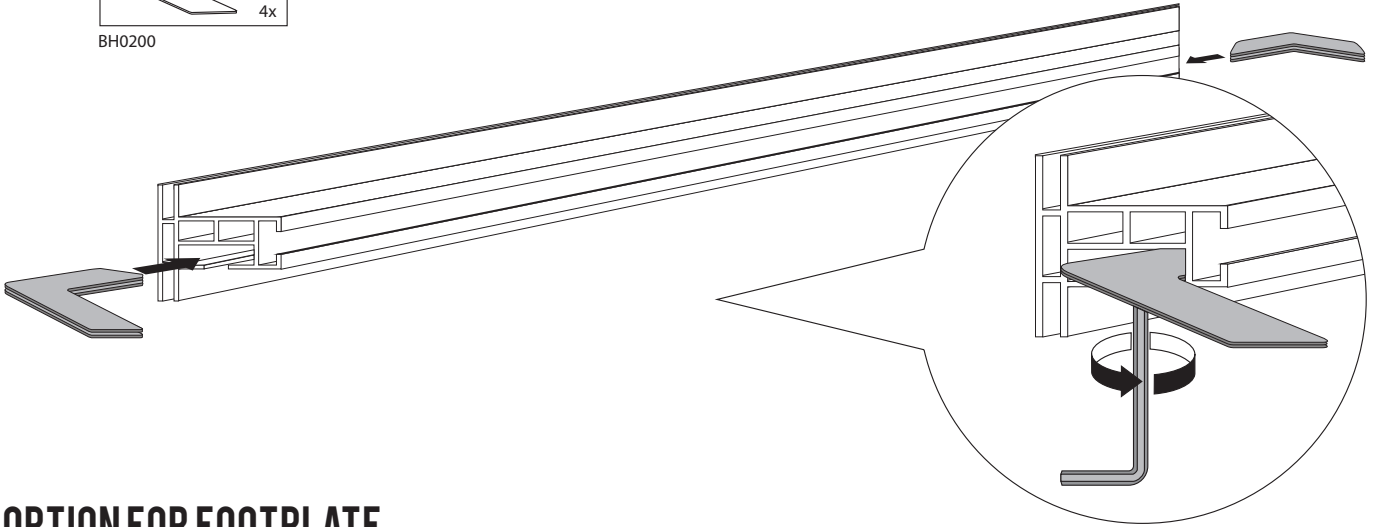

## OPTION FOR FOOTPLATE

Down facing frame is the Double 44