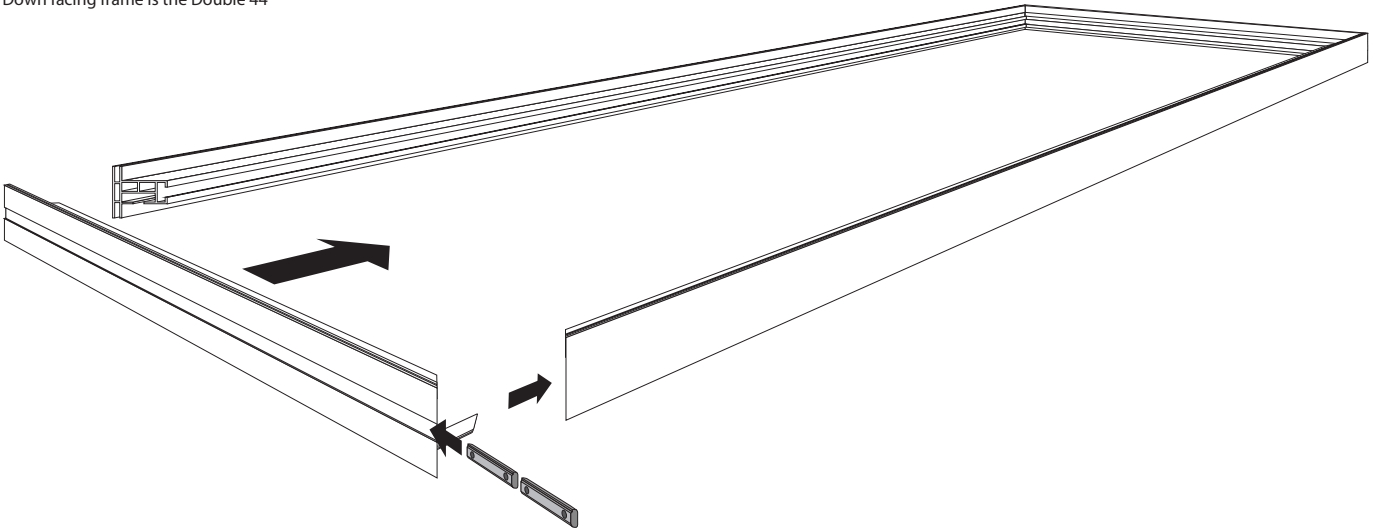

## OPTION FOR FOOTPLATE

Down facing frame is the Double 44