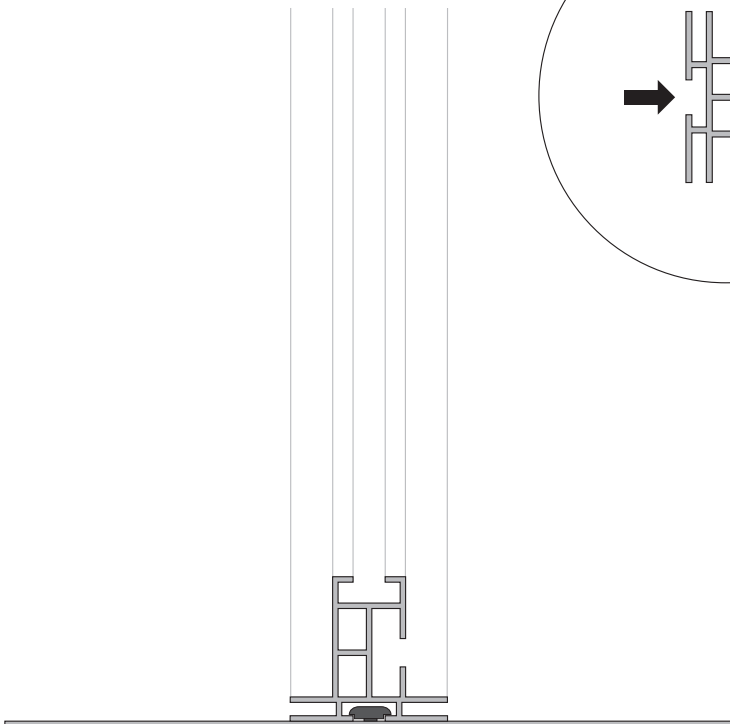

## OPTION FOR FOOTPLATE

Down facing frame is the Double 44

# CEILING MOUNT OPTION

Up facing frame is the Double 44

BH04440

BH0300

BH0360

# FREESTANDING OPTION

Down facing frame is the Double 44

BH04440

BH0100 / BH0105 / BH0110

3