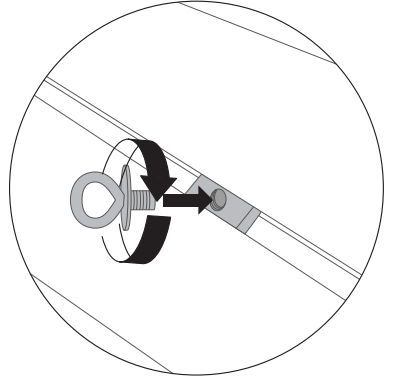

# CEILING MOUNT OPTION

Up facing frame is the Double 80

BH0300

BH0360