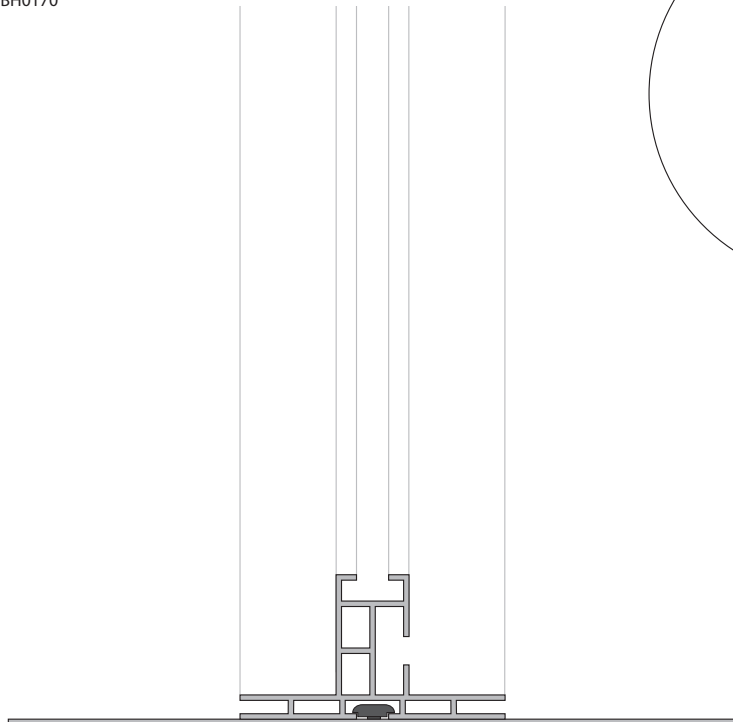

# CEILING MOUNT OPTION

Up facing frame is the Double 80

BH0300

BH0360

# FREESTANDING OPTION

Up facing frame is the Double 80

BH0100 / BH0105 / BH0107 / BH0110 / BH0170

3