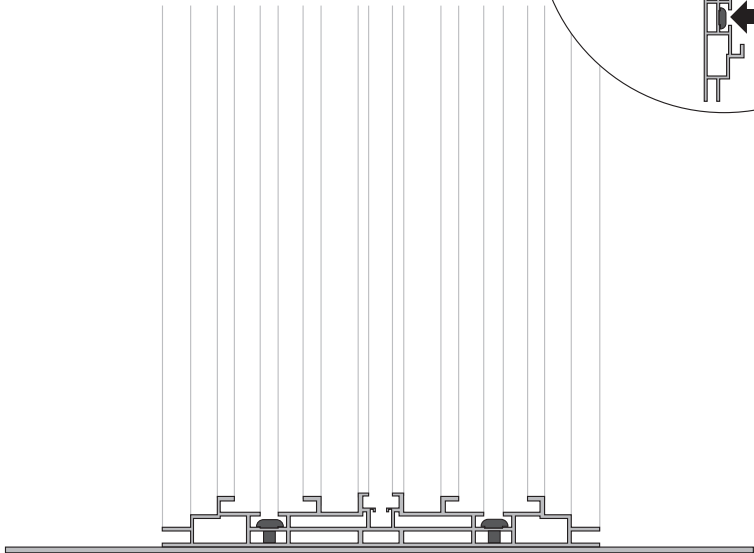

1

LIGHTBOX 200 DOUBLE

2

OPTION FOR EXTENSION

3

Option 1

Option 2

Option 3

Option 4

Option 5

FREESTANDING OPTION

BH0300

BH0140

CEILING MOUNT OPTION

BH0300

BH0360